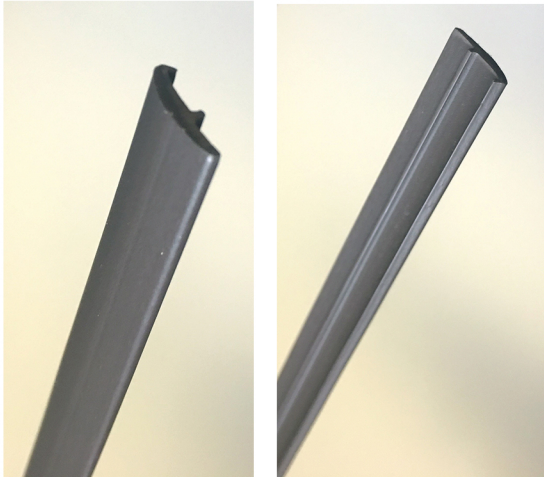

Top- Cap Trim

TOP CAP

SIZE

COLORS

SPECIFICATIONS

SIZE:

- 8-foot lengths only
- Appx 5/8" height, and 1/8" depth

FINISHES:

- Available in 9 colors
 - Antique Buff TC133-8
 - Latte TC141-8
 - Light Mocha TC134-8
 - Abalone TC160-8
 - Coffee TC151-8
 - Cloud TC101-8
 - Moon Dust TC102-8
 - Cobblestone TC106-8
 - Onyx TC109-8

- Additional colors as in P3TEC Corner Guards available with 80 pieces minimum order
- Available in smooth texture

INSTALL:

- Adheres to drywall with Clear Caulk, or PL Premium

PHYSICAL PROPERTIES

- Made with rigid PVC, 0.80" (2mm) thick rigid vinyl