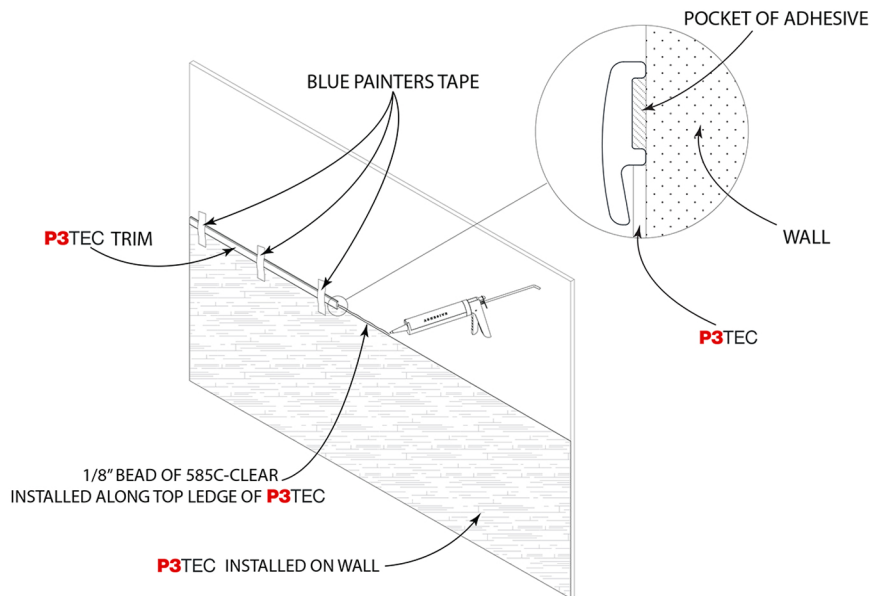

Top- Cap Trim

TOP CAP

SIZE

COLORS

SPECIFICATIONS

SIZE:

- 8-foot lengths only
- Appx 5/8" height, and 1/8" depth

FINISHES:

- Additional colors as in P3TEC Corner Guards available with 80 pieces minimum order
- Available in smooth texture

INSTALL:

- Adheres to drywall with Clear Caulk, or PL Premium

PHYSICAL PROPERTIES

- Made with rigid PVC, 0.80" (2mm) thick rigid vinyl